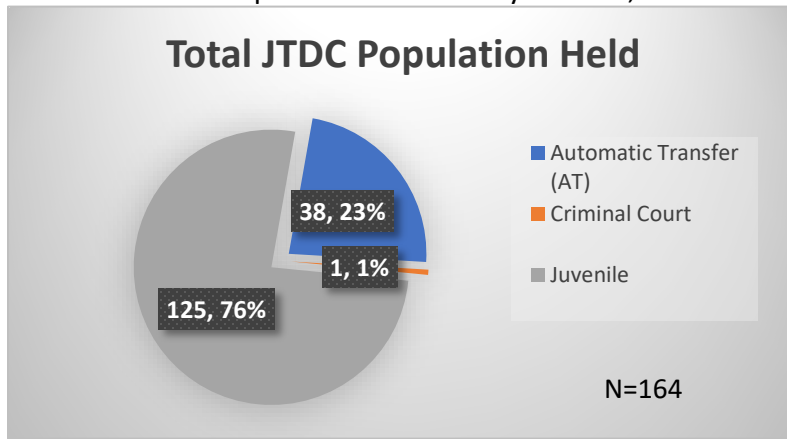

Daily Data Dashboard – March 2, 2023
Demographics for JTDC Population
Thursday Morning Midnight Count

Total # of probation Involved youth¹: 1,118

¹ Probation Active: Any youth who is pending sentencing with an active social history, has been formally placed on probation or supervision with Cook County Juvenile Probation on the date of the report.

*Age, Gender and Race for Criminal Court population (N=1) is not represented in this report.

Data sources: cFive Supervisor – Probation Population and RMIS – JTDC Population

Daily Data Dashboard – March 2, 2023
Demographics for JTDC Population
Thursday Morning Midnight Count