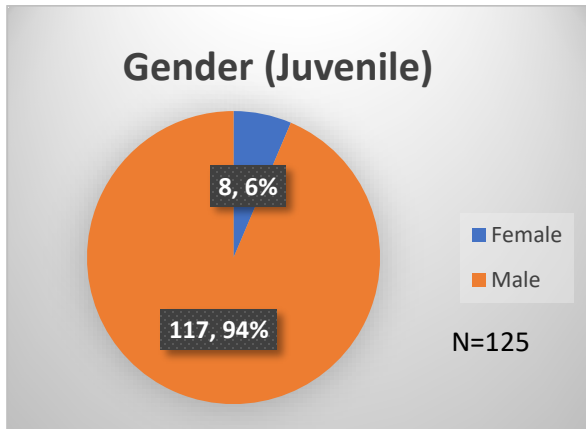

Daily Data Dashboard – March 2, 2023
Demographics for JTDC Population
Thursday Morning Midnight Count

Total # of probation Involved youth¹: 1,118

¹ Probation Active: Any youth who is pending sentencing with an active social history, has been formally placed on probation or supervision with Cook County Juvenile Probation on the date of the report.

*Age, Gender and Race for Criminal Court population (N=1) is not represented in this report.

Data sources: cFive Supervisor – Probation Population and RMIS – JTDC Population

Daily Data Dashboard – March 2, 2023
Demographics for JTDC Population
Thursday Morning Midnight Count