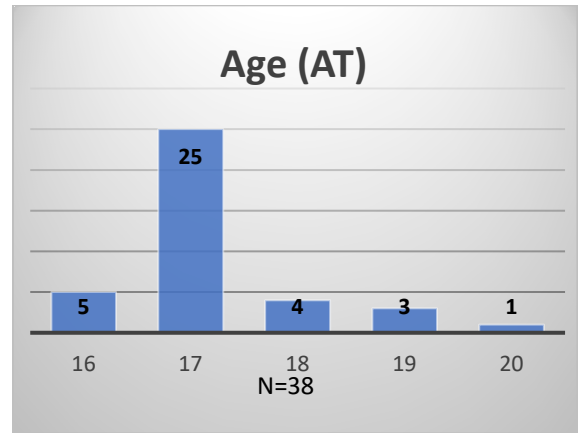

Daily Data Dashboard – March 2, 2023
Demographics for JTDC Population
Thursday Morning Midnight Count

Total # of probation Involved youth¹: 1,118

¹ Probation Active: Any youth who is pending sentencing with an active social history, has been formally placed on probation or supervision with Cook County Juvenile Probation on the date of the report.

*Age, Gender and Race for Criminal Court population (N=1) is not represented in this report.

Data sources: cFive Supervisor – Probation Population and RMIS – JTDC Population

Daily Data Dashboard – March 2, 2023
Demographics for JTDC Population
Thursday Morning Midnight Count