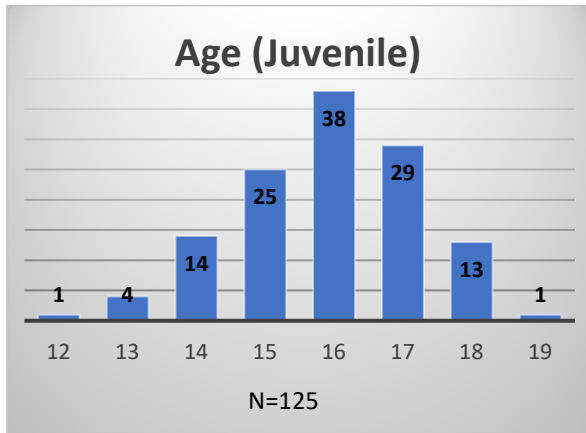

Daily Data Dashboard – March 2, 2023
Demographics for JTDC Population
Thursday Morning Midnight Count

Total # of probation Involved youth¹: 1,118

¹ Probation Active: Any youth who is pending sentencing with an active social history, has been formally placed on probation or supervision with Cook County Juvenile Probation on the date of the report.

*Age, Gender and Race for Criminal Court population (N=1) is not represented in this report.

Data sources: cFive Supervisor – Probation Population and RMIS – JTDC Population

Daily Data Dashboard – March 2, 2023
Demographics for JTDC Population
Thursday Morning Midnight Count