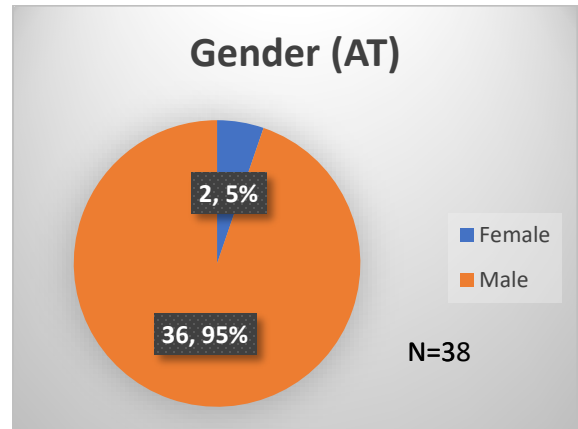

Daily Data Dashboard – March 2, 2023
Demographics for JTDC Population
Thursday Morning Midnight Count

Total # of probation Involved youth¹: 1,118

¹ Probation Active: Any youth who is pending sentencing with an active social history, has been formally placed on probation or supervision with Cook County Juvenile Probation on the date of the report.

*Age, Gender and Race for Criminal Court population (N=1) is not represented in this report.

Data sources: cFive Supervisor – Probation Population and RMIS – JTDC Population

Daily Data Dashboard – March 2, 2023
Demographics for JTDC Population
Thursday Morning Midnight Count